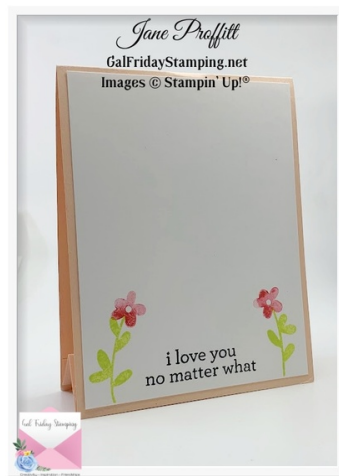

A Duo of Fun Folds using Bee My Valentine Bundle

Thursday Night Live

Jane Proffitt

4849085254

Jayne2216@yahoo.com

<https://galfridaystamping.net>

Lemon Lime Twist using both the 4 x 2 5/8 and 3 5/8 x 2 1/4 Stitched Rectangles, die cut a frame for the front of the card

Acetate 3 x 1/2

Petal Pink (for the base) 4 1/4 x 3. Score the 3" side @ 1/2, 1 1/2 and 2 1/2

Petal Pink (for the mechanism to add the acetate) 2 x 1/2. Score the 2" side @ 1/4, 1 and 1 3/4.

Basic White Scraps for stamping the bee and flowers

Decorate the front of the card with bee you fussy cut from the DSP

BACK OF THE CARD

Basic White 5 1/4 x 4 stamp sentiment and flowers on stems and adhere to the back of the card.